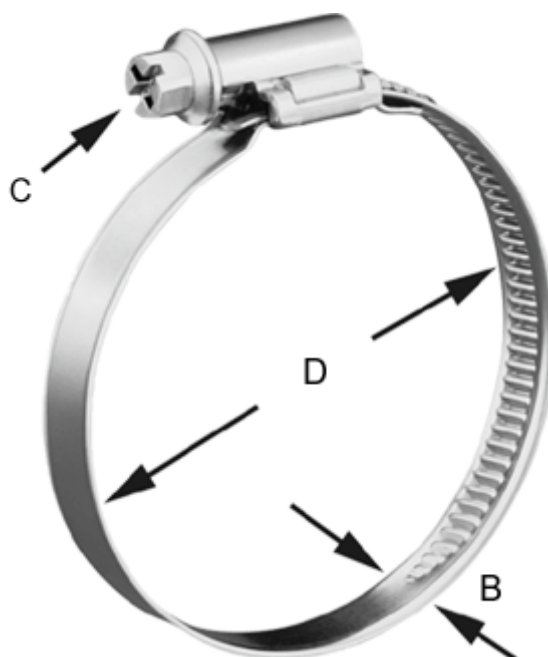

Article number: 021266702026

Description: Worm Drive Hose Clip  
TORRO 20-32/9 C7 W2

## Measures

---

C (screw type) = C7 - 7mm

Diameter D = 20-32

Width B = 9.0